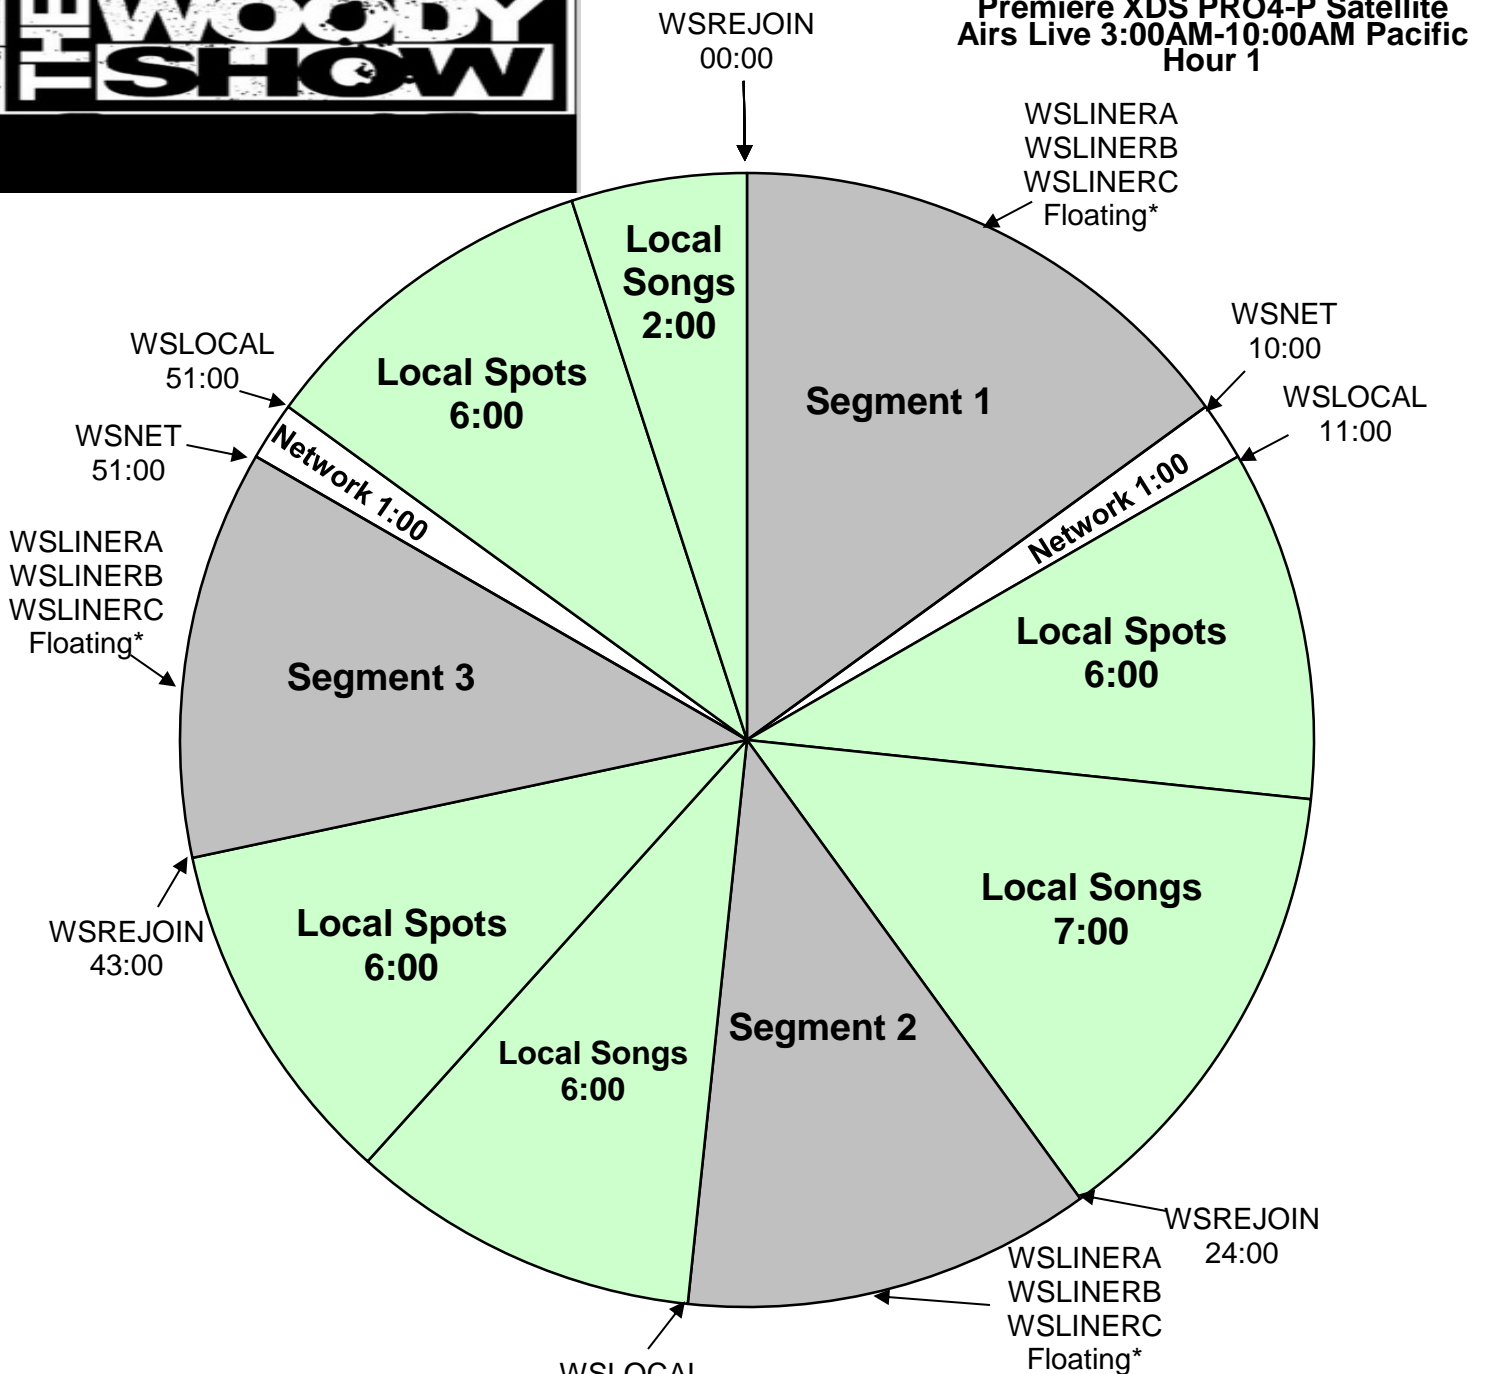

**The Woody Show**  
**XDS Program: The Woody Show**  
 Effective Date: July 24th, 2017  
 Premiere XDS PRO4-P Satellite  
 Airs Live 3:00AM-10:00AM Pacific  
 Hour 1

\*Segments start with a song, then Liner A B or C fires at end of song.  
 Local Breaks filled with news, traffic, weather, promos, spots, local contesting/stationality, jingle/sweeper imaging and song at the end.

Affiliates to ID station in the 9 minute break prior to top of hour  
**All breaks float.**

**XDS Relays:**  
 WSLOCAL - Fires local breaks.  
 WSNET - Fires network breaks.  
 WSLINERA - Liner A Start (Positioning Statement followed by Station Name) :05  
 WSLINERB - Liner B Start (Station Name followed by Positioning Statement) :05  
 WSLINERC - Liner C Start (Reserved for Future Use) :05  
 WSREJOIN - Rejoin program